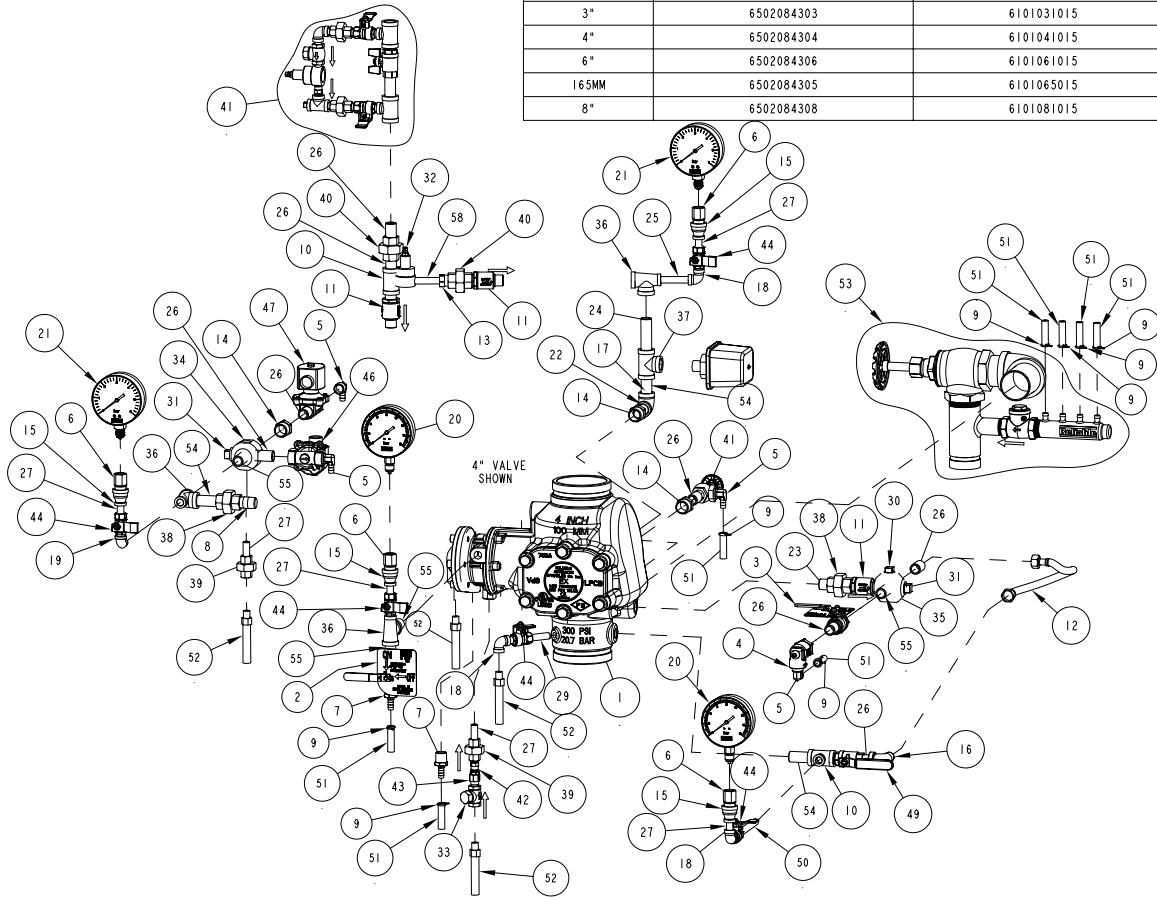

Reliable

TRIM PART NUMBER TABLE

SYSTEM SIZE	PART NUMBER (FULLY-ASSEMBLED TO MODEL EX VALVE ONLY)	MODEL EX VALVE P/N
2"	6502084302	6101021015
2-1/2"	6502084301	6101025015
76MM	6502084307	6101051015
3"	6502084303	6101031015
4"	6502084304	6101041015
6"	6502084306	6101061015
165MM	6502084305	6101065015
8"	6502084308	6101081015