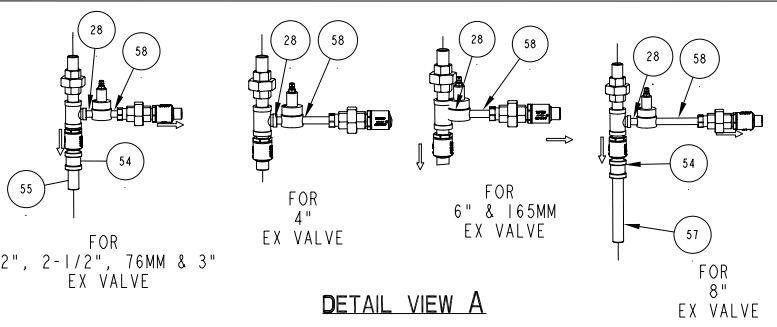

Reliable

TRIM PART NUMBER TABLE

SYSTEM SIZE	PART NUMBER (FULLY-ASSEMBLED TO MODEL EX VALVE ONLY)	MODEL EX VALVE P/N
2"	6502084302	6101021015
2-1/2"	6502084301	6101025015
76MM	6502084307	6101051015
3"	6502084303	6101031015
4"	6502084304	6101041015
6"	6502084306	6101061015
165MM	6502084305	6101065015
8"	6502084308	6101081015

(TRIM SECTION THAT VARIES DUE TO EX VALVE SIZE USED)

NOTES

⚠ P/N 98543209 FOR 2"-3" TRIMS QTY 8.
FOR ALL OTHER TRIM SIZES QTY 7.

**MODEL EX DRY PIP VALVE
LPCB SINGLE INTERLOCK PRE-ACTION TRIM**

CA-324 P/N 89241294 REV. C